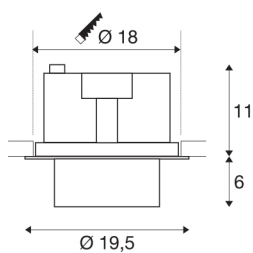

## TECHNICAL DATA

Item no.:	1003307
Primary nominal voltage	220-240V ~50/60Hz mA/V
Secondary power / secondary voltage	750mA
Height	17 cm
Diameter	19.5 cm
Installation diameter	18 cm
Installation depth	11.5 cm
Net weight	1.529 kg
Gross weight	1.703 kg
IP Code	IP 20
Safety class	II
Assembly	Recessed
Assembly details	Ceiling
Wattage	31 W
Lumen	2600 lm
Colour temperature	3000 Kelvin
Beam angle	60 °
Color	black
CRI	90
LXXBXX data	L70B50
Ambient temperature	25 °C
BIG WHITE Page	386