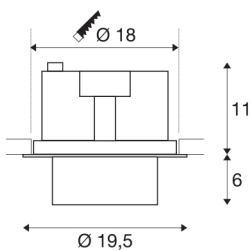

SUPROS MOVE

Indoor LED recessed ceiling light white round 3000K
60° CRI90 2600lm

The SUPROS light series impresses with its multitude of possible applications, excellent LED technology and its harmonious design. With its very high luminous flux, the SUPROS product family is ideally suited to replace power-hungry, conventional lighting installations. The wide-area reflector included in the delivers can be replaced by reflectors with narrower beam angles which are optionally available. This can be done without the need for tools. With the factory-installed LED driver, all the luminaires in the series are suitable for direct connection to the 230V mains supply.

TECHNICAL DATA

Item no.:	1003308
Primary nominal voltage	220-240V ~50/60Hz mA/V
Secondary power / secondary voltage	750mA
Height	17 cm
Diameter	19.5 cm
Installation diameter	18 cm
Installation depth	11.5 cm
Net weight	1.554 kg
Gross weight	1.696 kg
IP Code	IP 20
Safety class	II
Assembly	Recessed
Assembly details	Ceiling
Wattage	31 W
Lumen	2600 lm
Colour temperature	3000 Kelvin
Beam angle	60 °
Color	white
CRI	90
LXXBXX data	L70B50
Ambient temperature	25 °C
BIG WHITE Page	386