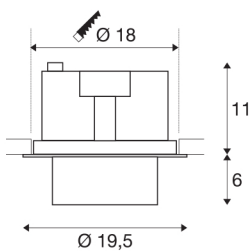

## TECHNICAL DATA

Item no.:	1003309
Primary nominal voltage	220-240V ~50/60Hz mA/V
Secondary power / secondary voltage	950mA
Height	17 cm
Diameter	19.5 cm
Installation diameter	18 cm
Installation depth	11.5 cm
Net weight	1.536 kg
Gross weight	1.678 kg
IP Code	IP 20
Safety class	II
Assembly	Recessed
Assembly details	Ceiling
Wattage	36 W
Lumen	3380 lm
Colour temperature	3000 Kelvin
Beam angle	60 °
Color	black
CRI	90
LXXBXX data	L70B50
Ambient temperature	25 °C
BIG WHITE Page	387