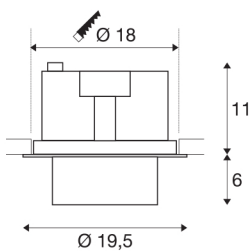

## SUPROS MOVE

Indoor LED recessed ceiling light white round 4000K  
60° CRI90 2700lm

The SUPROS light series impresses with its multitude of possible applications, excellent LED technology and its harmonious design. With its very high luminous flux, the SUPROS product family is ideally suited to replace power-hungry, conventional lighting installations. The wide-area reflector included in the delivers can be replaced by reflectors with narrower beam angles which are optionally available. This can be done without the need for tools. With the factory-installed LED driver, all the luminaires in the series are suitable for direct connection to the 230V mains supply.

## TECHNICAL DATA

Item no.:	1003312
Primary nominal voltage	220-240V ~50/60Hz mA/V
Secondary power / secondary voltage	750mA
Height	17 cm
Diameter	19.5 cm
Installation diameter	18 cm
Installation depth	11.5 cm
Net weight	1.51 kg
Gross weight	1.666 kg
IP Code	IP 20
Safety class	II
Assembly	Recessed
Assembly details	Ceiling
Wattage	31 W
Lumen	2700 lm
Colour temperature	4000 Kelvin
Beam angle	60 °
Color	white
CRI	90
LXXBXX data	L70B50
Ambient temperature	25 °C
BIG WHITE Page	386