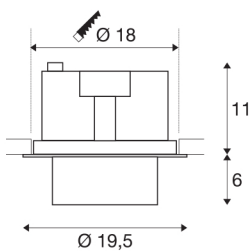

## TECHNICAL DATA

Item no.:	1003313
Primary nominal voltage	220-240V ~50/60Hz mA/V
Secondary power / secondary voltage	950mA
Height	17 cm
Diameter	19.5 cm
Installation diameter	18 cm
Installation depth	11.5 cm
Net weight	1.548 kg
Gross weight	1.69 kg
IP Code	IP 20
Safety class	II
Assembly	Recessed
Assembly details	Ceiling
Wattage	36 W
Lumen	3520 lm
Colour temperature	4000 Kelvin
Beam angle	60 °
Color	black
CRI	90
LXXBXX data	L70B50
Ambient temperature	25 °C
BIG WHITE Page	387