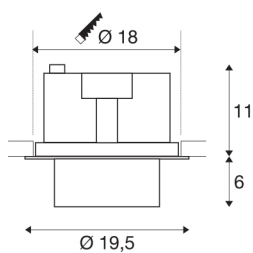

SUPROS MOVE

Indoor LED recessed ceiling light white round 4000K
60° CRI90 3520lm

The SUPROS light series impresses with its multitude of possible applications, excellent LED technology and its harmonious design. With its very high luminous flux, the SUPROS product family is ideally suited to replace power-hungry, conventional lighting installations. The wide-area reflector included in the delivers can be replaced by reflectors with narrower beam angles which are optionally available. This can be done without the need for tools. With the factory-installed LED driver, all the luminaires in the series are suitable for direct connection to the 230V mains supply.

TECHNICAL DATA

Item no.:	1003314
Primary nominal voltage	220-240V ~50/60Hz mA/V
Secondary power / secondary voltage	950mA
Height	17 cm
Diameter	19.5 cm
Installation diameter	18 cm
Installation depth	11.5 cm
Net weight	1.548 kg
Gross weight	1.691 kg
IP Code	IP 20
Safety class	II
Assembly	Recessed
Assembly details	Ceiling
Wattage	36 W
Lumen	3520 lm
Colour temperature	4000 Kelvin
Beam angle	60 °
Color	white
CRI	90
LXXBXX data	L70B50
Ambient temperature	25 °C
BIG WHITE Page	387