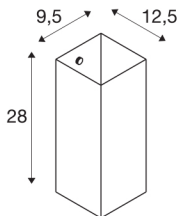

QUADRASS

indoor surface-mounted wall light, E27, black

The QUADRASS wall light consists of a successful combination of metal and glass elements. The E27 socket behind the glass lampshade makes the QUADRASS ready for direct connection to the 230V mains power supply. In order to make the picture of the application as uniform as possible, wall lights with a reading light and a pendant are also available.

TECHNICAL DATA

Item no.:	1003430
Socket	E27
Number of sockets	1
Primary nominal voltage	220-240V ~50/60Hz mA/V
Width	9.5 cm
Height	28 cm
Depth	12.5 cm
Net weight	1.335 kg
Gross weight	1.831 kg
IP Code	IP 20
Safety class	I
Assembly	Surface
Assembly details	Wall
Wattage	40 W
Color	black
BIG WHITE Page	212