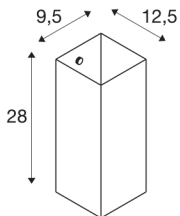

QUADRASS

indoor surface-mounted wall light, E27, white

The QUADRASS wall light consists of a successful combination of metal and glass elements. The E27 socket behind the glass lampshade makes the QUADRASS ready for direct connection to the 230V mains power supply. In order to make the picture of the application as uniform as possible, wall lights with a reading light and a pendant are also available.

TECHNICAL DATA

Item no.:	1003431
Socket	E27
Number of sockets	1
Primary nominal voltage	220-240V ~50/60Hz mA/V
Width	9.5 cm
Height	28 cm
Depth	12.5 cm
Net weight	1.235 kg
Gross weight	1.746 kg
IP Code	IP 20
Safety class	I
Assembly	Surface
Assembly details	Wall
Wattage	40 W
Color	white
BIG WHITE Page	212