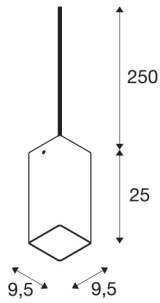

QUADRASS

Indoor pendant, E27, white

The QUADRASS pendant consists of a successful combination of metal and glass elements. The E27 socket behind the glass lampshade makes the QUADRASS ready for direct connection to the 230V mains power supply. In order to make the picture of the application as uniform as possible, wall lights with and without a reading light are also available.

TECHNICAL DATA

Item no.:	1003432
Socket	E27
Number of sockets	1
Primary nominal voltage	220-240V ~50/60Hz mA/V
Length	9.5 cm
Pendant length	250 cm
Width	9.5 cm
Height	25 cm
Net weight	1.045 kg
Gross weight	1.436 kg
IP Code	IP 20
Safety class	II
Assembly	Surface
Assembly details	Ceiling with Acc.
Wattage	40 W
Color	chrome
BIG WHITE Page	165