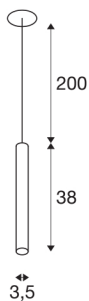

HELIA AMBIENT 35

indoor LED pendant black flat canopy

With the HELIA AMBIENT 35 you have a recessed pendant with a puristic and clear design. The luminaire is available in versions with and without a ceiling plate. A warm white premium LED is integrated which produces an especially pleasant light thanks to the acrylic insert. The luminaire is supplied with a connection lead / suspension.

TECHNICAL DATA

Item no.:	1003435
Secondary power / secondary voltage	500mA
Length	38 cm
Pendant length	200 cm
Diameter	3.5 cm
Installation diameter	6.8 cm
Installation depth	3 cm
Net weight	0.656 kg
Gross weight	0.95 kg
Safety class	III
Assembly	Recessed
Assembly details	Ceiling
Wattage	7.5 W
Lumen	425 lm
Colour temperature	3000 Kelvin
Color	black
CRI	90
LXXBXX data	L70B50
BIG WHITE Page	157