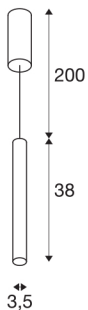

HELIA AMBIENT 35

indoor LED pendant TRIAC black with canopy

The HELIA AMBIENT 35 is a pendant with a puristic and clear design. The luminaire is available in versions with and without a ceiling plate. A warm white premium LED is integrated which produces an especially pleasant light thanks to the acrylic insert. The luminaire is supplied with a connection lead / suspension.

TECHNICAL DATA

Item no.:	1003436
Primary nominal voltage	220-240V ~50/60Hz mA/V
Secondary power / secondary voltage	500mA
Length	38 cm
Pendant length	200 cm
Diameter	3.5 cm
Net weight	0.972 kg
Gross weight	1.2 kg
Safety class	I
Assembly	Surface
Assembly details	Ceiling
Dimmable	Yes
Dimming technology	trailing edge
Wattage	9 W
Lumen	425 lm
Colour temperature	3000 Kelvin
Color	black
CRI	90
LXXBXX data	L70B50
Minimum ambient temperature	-20 °C
Maximum ambient temperature	30 °C
BIG WHITE Page	157