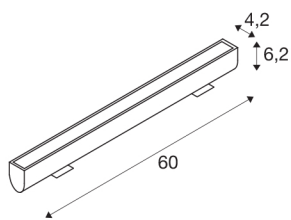

## GALEN 60 SP

Indoor single colour LED profile anthracite CCT switch 3000/4000K

Thanks to the integrated mounting bracket and the splash-proof connection cables, the GALEN LED profile can be installed quickly and easily on walls, floors, or ceilings. It is most suitable as a form of lighting for displays and signs. Added to this is the practical CCT switch, which provides added flexibility as it allows the light colour to be adjusted between 3000K (warm white) and 4000K (neutral white) using an external switch. Robustly made and featuring high-performance LEDs, GALEN is perfect for creating effective or functional lighting in the outdoor areas of shops, hotels, restaurants, or in commercial buildings.

## TECHNICAL DATA

Item no.:	1003447
Primary nominal voltage	220-240V ~50/60Hz mA/V
Secondary power / secondary voltage	450mA
Width	60 cm
Height	6.2 cm
Depth	11.3 cm
Net weight	1.703 kg
Gross weight	1.849 kg
IP Code	IP 65
Safety class	I
Impact resistance class	IK03
Impact resistance	0,35 Joule
Assembly	Surface
Assembly details	Ceiling,Ground,Wall
Number of through-wires	12
Wattage	18 W
Colour temperature	3000/4000 Kelvin
Color	anthracite
CRI	80
LXXBXX data	L70B50
Minimum ambient temperature	-20 °C
Maximum ambient temperature	45 °C