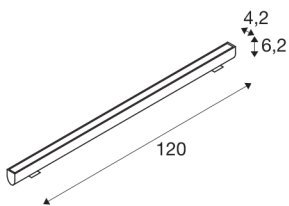

GALEN 120

SP LED PROFILE Outdoor Single Colour CCT switch 3000/4000K

Thanks to the integrated mounting bracket and the splash-proof connection cables, the GALEN LED profile can be installed quickly and easily on walls, floors, or ceilings. It is most suitable as a form of lighting for displays and signs. Added to this is the practical CCT switch, which provides added flexibility as it allows the light colour to be adjusted between 3000K (warm white) and 4000K (neutral white) using an external switch. Robustly made and featuring high-performance LEDs, GALEN is perfect for creating effective or functional lighting in the outdoor areas of shops, hotels, restaurants, or in commercial buildings.

TECHNICAL DATA

Item no.:	1003448
Primary nominal voltage	220-240V ~50/60Hz mA/V
Secondary power / secondary voltage	900mA
Width	120 cm
Height	6.2 cm
Depth	11.3 cm
Net weight	2.774 kg
Gross weight	3.015 kg
IP Code	IP 65
Safety class	I
Impact resistance class	IK03
Impact resistance	0,35 Joule
Assembly	Surface
Assembly details	Ceiling,Ground,Wall
Number of through-wires	10
Wattage	34 W
Lumen	3100 lm
Colour temperature	3000/4000 Kelvin
Color	anthracite
CRI	80
LXXBXX data	L70B50
Minimum ambient temperature	-20 °C