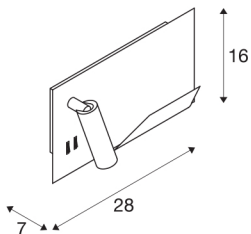

## SOMNILA SPOT

indoor LED surface-mounted wall light 3000K black version left incl. USB connection

Developed as an ideal bedside or reading light, the SOMNILA light series provides an innovative and user-friendly luminaire concept. The elegant surface-mounted wall light is made from white or black coated aluminium and impresses with its professionally manufactured mechanics, combined with modern LED technology. Equipped with a USB connection and the necessary Smartphone holder, the luminaire provides real added value. The spotlight can be individually directed, therefore providing ideal and accurate illumination. The second light source is used for general illumination. If necessary, the two light sources of the luminaire, which are separated by the built-in switch, can be switched separately. The luminaires are available in versions for left-hand and right-hand mounting so that they can be perfectly integrated in the room. The luminaire includes built-in LED lamps.

## TECHNICAL DATA

Item no.:	1003455
Number of different light outlets	2
Primary nominal voltage	100-240V ~50/60Hz mA/V
Secondary power / secondary voltage	12V
Width	28 cm
Height	16 cm
Depth	7 cm
Net weight	1.476 kg
Gross weight	1.93 kg
Safety class	I
Assembly	Surface
Assembly details	Wall
Wattage	15 W
Lumen	490 lm
Colour temperature	3000 Kelvin
Beam angle	110 °
Color	black
CRI	90
LXXBXX data	L70B50
Ambient temperature	45 °C
Minimum ambient temperature	-10 °C
Maximum ambient temperature	45 °C