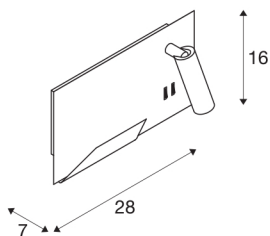

## SOMNILA SPOT

indoor LED surface-mounted wall light 3000K black version right incl. USB connection

Developed as an ideal bedside or reading light, the SOMNILA light series provides an innovative and user-friendly luminaire concept. The elegant surface-mounted wall light is made from white or black coated aluminium and impresses with its professionally manufactured mechanics, combined with modern LED technology. Equipped with a USB connection and the necessary Smartphone holder, the luminaire provides real added value. The spotlight can be individually directed, therefore providing ideal and accurate illumination. The second light source is used for general illumination. If necessary, the two light sources of the luminaire, which are separated by the built-in switch, can be switched separately. The luminaires are available in versions for left-hand and right-hand mounting so that they can be perfectly integrated in the room. The luminaire includes built-in LED lamps.

## TECHNICAL DATA

Item no.:	1003456
Number of different light outlets	2
Primary nominal voltage	100-240V ~50/60Hz mA/V
Secondary power / secondary voltage	12V
Width	28 cm
Height	16 cm
Depth	7 cm
Net weight	1.471 kg
Gross weight	1.923 kg
Safety class	I
Assembly	Surface
Assembly details	Wall
Wattage	15 W
Lumen	490 lm
Colour temperature	3000 Kelvin
Beam angle	110 °
Color	black
CRI	90
LXXBXX data	L70B50
Ambient temperature	45 °C
Minimum ambient temperature	-10 °C
Maximum ambient temperature	45 °C