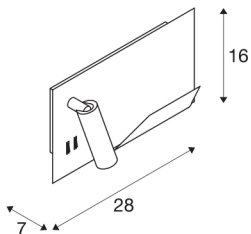

SOMNILA SPOT

indoor LED surface-mounted wall light 3000K white version left incl. USB connection

Developed as an ideal bedside or reading light, the SOMNILA light series provides an innovative and user-friendly luminaire concept. The elegant surface-mounted wall light is made from white or black coated aluminium and impresses with its professionally manufactured mechanics, combined with modern LED technology. Equipped with a USB connection and the necessary Smartphone holder, the luminaire provides real added value. The spotlight can be individually directed, therefore providing ideal and accurate illumination. The second light source is used for general lighting. If necessary, the two light sources of the luminaire, which are separated by the built-in switch, can be switched separately. The luminaires are available in versions for left-hand and right-hand mounting so that they can be perfectly integrated in the room. The luminaire includes built-in LED lamps.

TECHNICAL DATA

Item no.:	1003457
Number of different light outlets	2
Primary nominal voltage	100-240V ~50/60Hz mA/V
Secondary power / secondary voltage	12V
Width	28 cm
Height	16 cm
Depth	7 cm
Net weight	1.499 kg
Gross weight	1.952 kg
Safety class	I
Assembly	Surface
Assembly details	Wall
Wattage	15 W
Lumen	770 lm
Colour temperature	3000 Kelvin
Beam angle	110 °
Color	white
CRI	90
LXXBXX data	L70B50
Ambient temperature	45 °C
Minimum ambient temperature	-10 °C
Maximum ambient temperature	45 °C