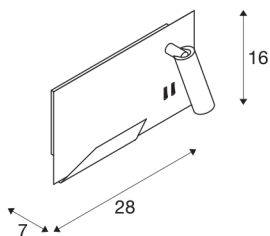

## SOMNILA SPOT

indoor LED surface-mounted wall light 3000K white version right incl. USB connection

Developed as an ideal bedside or reading light, the SOMNILA light series provides an innovative and user-friendly luminaire concept. The elegant surface-mounted wall light is made from white or black coated aluminium and impresses with its professionally manufactured mechanics, combined with modern LED technology. Equipped with a USB connection and the necessary Smartphone holder, the luminaire provides real added value. The spotlight can be individually directed, therefore providing ideal and accurate illumination. The second light source is used for general illumination. If necessary, the two light sources of the luminaire, which are separated by the built-in switch, can be switched separately. The luminaires are available in versions for left-hand and right-hand mounting so that they can be perfectly integrated in the room. The luminaire includes built-in LED lamps.

## TECHNICAL DATA

Item no.:	1003458
Number of different light outlets	2
Primary nominal voltage	100-240V ~50/60Hz mA/V
Secondary power / secondary voltage	12V
Width	28 cm
Height	16 cm
Depth	7 cm
Net weight	1.478 kg
Gross weight	1.933 kg
Safety class	I
Assembly	Surface
Assembly details	Wall
Wattage	15 W
Lumen	770 lm
Colour temperature	3000 Kelvin
Beam angle	110 °
Color	white
CRI	90
LXXBXX data	L70B50
Ambient temperature	45 °C
Minimum ambient temperature	-10 °C
Maximum ambient temperature	45 °C