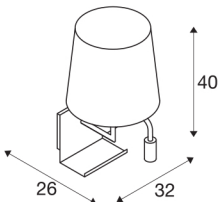

SOMNILA FLEX

indoor LED surface-mounted wall light 3000K white version left incl. USB connection

Developed as an ideal bedside or reading light, the SOMNILA light series provides an innovative and user-friendly luminaire concept. The elegant surface-mounted wall light is made from white or black coated aluminium and impresses with its professionally manufactured mechanics, combined with modern LED technology. Equipped with a USB connection and the necessary Smartphone holder, the luminaire provides real added value. The spotlight can be individually directed, therefore providing ideal and accurate illumination. The second light source is used for general lighting. If necessary, the two light sources of the luminaire, which are separated by the built-in switch, can be switched separately. The luminaires are available in versions for left-hand and right-hand mounting so that they can be perfectly integrated in the room. The luminaire includes built-in LED lamps.

TECHNICAL DATA

Item no.:	1003459
Primary nominal voltage	100-240V ~50/60Hz mA/V
Secondary power / secondary voltage	12V
Width	32 cm
Height	40 cm
Depth	26 cm
Net weight	1.717 kg
Gross weight	3.008 kg
Safety class	I
Assembly	Surface
Assembly details	Wall
Wattage	40 W
Lumen	120 lm
Colour temperature	3000 Kelvin
Beam angle	110 °
Color	white
CRI	90
LXXBXX data	L70B50
Ambient temperature	45 °C
Minimum ambient temperature	-10 °C
Maximum ambient temperature	45 °C
BIG WHITE Page	227