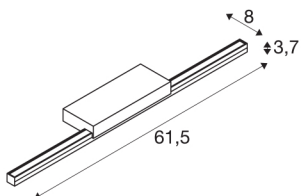

## GLENOS® 60

indoor LED mirror light black CCT switch 3000/4000K

The GLENOS mirror light has a high-performance LED strip and a beautifully elegant, slimline appearance. The mirror light is available in black, white or grey and its L-shaped mounting profile ensures glare-free illumination of the mirror. Thanks to the integrated CCT switch, the light colour of the fitting can be alternated between 3000K and 4000K.

## TECHNICAL DATA

Item no.:	1003506
Primary nominal voltage	220-240V ~50/60Hz mA/V
Secondary power / secondary voltage	500mA
Width	61.5 cm
Height	3.7 cm
Depth	8 cm
Net weight	0.543 kg
Gross weight	0.884 kg
IP Code	IP 20
Safety class	I
Assembly	Surface
Assembly details	Wall
Wattage	12 W
Lumen	1170 lm
Colour temperature	3000/4000 Kelvin
Beam angle	120 °
Color	black
CRI	80
LXXBXX data	L70B50
Minimum ambient temperature	-20 °C
Maximum ambient temperature	40 °C
BIG WHITE Page	241