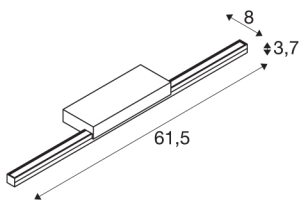

## GLENOS® 60

indoor LED mirror light grey CCT switch 3000/4000K

The GLENOS mirror light has a high-performance LED strip and a beautifully elegant, slimline appearance. The mirror light is available in black, white or grey and its L-shaped mounting profile ensures glare-free illumination of the mirror. The GLENOS mirror light has a high-performance LED strip and a beautifully elegant, slimline appearance. The mirror light is available in black, white or grey and its L-shaped mounting profile ensures glare-free illumination of the mirror. Thanks to the integrated CCT switch, the light colour of the fitting can be alternated between 3000K and 4000K.

## TECHNICAL DATA

Item no.:	1003508
Primary nominal voltage	220-240V ~50/60Hz mA/V
Secondary power / secondary voltage	500mA
Width	61.5 cm
Height	3.7 cm
Depth	8 cm
Net weight	0.536 kg
Gross weight	0.886 kg
IP Code	IP 20
Safety class	I
Assembly	Surface
Assembly details	Wall
Wattage	12 W
Lumen	1170 lm
Colour temperature	3000/4000 Kelvin
Beam angle	120 °
Color	grey
CRI	80
LXXBXX data	L70B50
Minimum ambient temperature	-20 °C
Maximum ambient temperature	40 °C
BIG WHITE Page	241