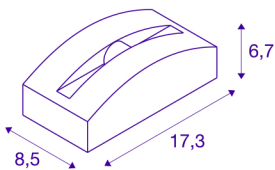

OUT-BEAM FRAME CW

Outdoor LED wall and ceiling mounted light anthracite 3000K

With the anthracite-coloured OUT-BEAM FRAME CW, you have an outdoor surface-mounted light which is ideally suited for accentuating buildings. This light is intended for use in both residential and public areas. Thanks to the OUT-BEAM FRAME CW you can illuminate historical or modern buildings with wonderful effects. With an expected lifespan of 30,000 hours, the LED light is extremely sustainable and requires little maintenance.

TECHNICAL DATA

Item no.:	1003518
Primary nominal voltage	100-277V ~50/60Hz mA/V
Secondary power / secondary voltage	700mA
Length	17.3 cm
Width	8.5 cm
Height	6.7 cm
Net weight	0.61 kg
Gross weight	0.653 kg
IP Code	IP 55
Safety class	I
Impact resistance class	IK03
Impact resistance	0,35 Joule
Assembly	Surface
Assembly details	Ceiling,Ground,Wall
Number of through-wires	10
Wattage	3.5 W
Lumen	60 lm
Colour temperature	3000 Kelvin
Color	anthracite
CRI	80
LXXBXX data	L70B50
Minimum ambient temperature	-20 °C