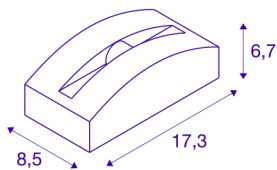

OUT-BEAM FRAME CW

Outdoor LED wall and ceiling mounted light white 3000K

With the white OUT-BEAM FRAME CW, you have an outdoor surface-mounted light which is ideally suited for accentuating buildings. This light is intended for use in both residential and public areas. Thanks to the OUT-BEAM FRAME CW you can illuminate historical or modern buildings with wonderful effects. With an expected lifespan of 30,000 hours, the LED light is extremely sustainable and requires little maintenance.

TECHNICAL DATA

Item no.:	1003519
Primary nominal voltage	100-277V ~50/60Hz mA/V
Secondary power / secondary voltage	700mA
Length	17.3 cm
Width	8.5 cm
Height	6.7 cm
Net weight	0.61 kg
Gross weight	0.653 kg
IP Code	IP 55
Safety class	I
Impact resistance class	IK03
Impact resistance	0,35 Joule
Assembly	Surface
Assembly details	Ceiling,Ground,Wall
Number of through-wires	10
Wattage	3.5 W
Lumen	60 lm
Colour temperature	3000 Kelvin
Color	white
CRI	80
LXXBXX data	L70B50
Minimum ambient temperature	-20 °C