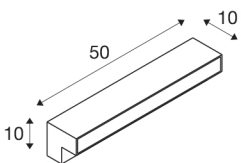

L-LINE OUT 60 FL

Outdoor LED free-standing light anthracite CCT switch 3000/4000K

Whether in gardens, along the paths and driveways of residential buildings, hotels or restaurants - with its variety of lights, the L-LINE OUT family lights the way outdoors. Despite their individual differences, the individual members share a design vocabulary in L-shape, which stands out with its clear lines. And when it comes to lighting technology, there are no compromises: the choice of light colour (3000/4000K), which can be selected during the easy installation process, and IP protection class 65 are just some of the benefits of the L-LINE OUT.

TECHNICAL DATA

Item no.:	1003535
Number of different light outlets	1
Primary nominal voltage	220-240V ~50/60Hz mA/V
Secondary power / secondary voltage	500mA
Length	50 cm
Width	10 cm
Height	10 cm
Net weight	1.7 kg
Gross weight	2.105 kg
IP Code	IP 65
Safety class	I
Impact resistance class	IK02
Impact resistance	0,2 Joule
Assembly	Surface
Assembly details	Ground
Wattage	11.5 W
Lumen	800 lm
Colour temperature	3000/4000 Kelvin
Color	anthracite
CRI	80
LXXBXX data	L70B50
Minimum ambient temperature	-20 °C