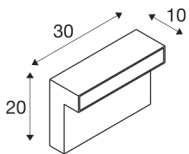

L-LINE OUT 30 FL

Outdoor LED free-standing light anthracite CCT switch 3000/4000K

Whether in gardens, along the paths and driveways of residential buildings, hotels or restaurants - with its variety of lights, the L-LINE OUT family lights the way outdoors. Despite their individual differences, the individual members share a design vocabulary in L-shape, which stands out with its clear lines. And when it comes to lighting technology, there are no compromises: the choice of light colour (3000/4000K), which can be selected during the easy installation process, and IP protection class 65 are just some of the benefits of the L-LINE OUT.

TECHNICAL DATA

Item no.:	1003536
Number of different light outlets	1
Primary nominal voltage	220-240V ~50/60Hz mA/V
Secondary power / secondary voltage	500mA
Length	30 cm
Width	10 cm
Height	20 cm
Net weight	2.398 kg
Gross weight	2.885 kg
IP Code	IP 65
Safety class	I
Impact resistance class	IK02
Impact resistance	0,2 Joule
Assembly	Surface
Assembly details	Ground
Wattage	11.5 W
Lumen	810 lm
Colour temperature	3000/4000 Kelvin
Color	anthracite
CRI	80
LXXBXX data	L70B50
Minimum ambient temperature	-20 °C