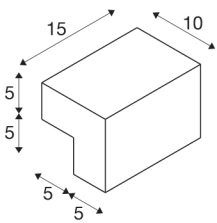

L-LINE OUT WL

Outdoor LED wall-mounted light anthracite CCT switch 3000/4000K

With its linear light variety, the L-LINE OUT family lights the way outdoors. Despite their individual differences, the individual members speak a common language of form, encapsulated in the clean lines of the letter "L". As far as lighting technology is concerned, there are no compromises: the CCT switch for easy selection of light colour temperature (3000 or 4000K) prior to installation), the straightforward installation process, and a protection rating of IP 65 are just some of the features that make the L-LINE OUT surface-mounted wall light a winner.

TECHNICAL DATA

Item no.:	1003539
Number of different light outlets	1
Primary nominal voltage	220-240V ~50/60Hz mA/V
Secondary power / secondary voltage	350mA
Width	15 cm
Height	10 cm
Depth	10 cm
Net weight	1.024 kg
Gross weight	1.237 kg
IP Code	IP 65
Safety class	I
Impact resistance class	IK02
Impact resistance	0,2 Joule
Assembly	Surface
Assembly details	Wall
Number of through-wires	10
Wattage	7 W
Lumen	570 lm
Colour temperature	3000/4000 Kelvin
Color	anthracite
CRI	80
LXXBXX data	L70B50