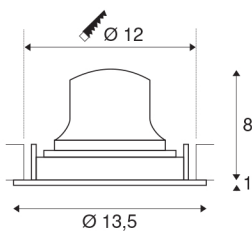

## NUMINOS® MOVE DL M

Indoor LED recessed ceiling light black/white 2700K  
20° rotating and pivoting

The NUMINOS light system from SLV perfectly combines function, design and technology. This way, you can experience a thousand lighting design possibilities with different downlights and spotlights. Like with the NUMINOS® MOVE DL M recessed ceiling light, which impresses with its high-quality workmanship and light. Ideal for unobtrusive, modern and space-saving lighting that draws the focus to objects or the room. The recessed ceiling light convinces with a power consumption of 17.55 watts, luminous flux of 1600 lumens, colour temperature of 2700 Kelvin and a colour reproduction index of 90. Installation is then done in no time at all. When will you choose SLV's modular variety?

## TECHNICAL DATA

Item no.:	1003554
Number of different light outlets	1
Secondary power / secondary voltage	500mA
Height	9 cm
Diameter	13.5 cm
Installation diameter	12 cm
Installation depth	10 cm
Net weight	0.39 kg
Gross weight	0.45 kg
IP Code	IP 20
Safety class	III
Impact resistance class	IK02
Impact resistance	0,2 Joule
Assembly	Recessed
Assembly details	Ceiling
Wattage	17.55 W
Lumen	1600 lm
Colour temperature	2700 Kelvin
Beam angle	20 °
Color	black
CRI	90
UGR ≤	22