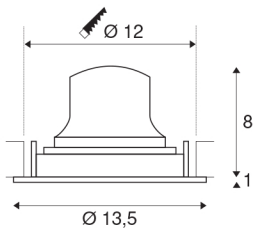

NUMINOS® MOVE DL M

Indoor LED recessed ceiling light black/chrome 2700K
20° rotating and pivoting

NUMINOS is the best possible coordinated light system from SLV that combines function, design and technology. With a variety of downlights and spotlights, you can experience a thousand lighting design possibilities. Also with the NUMINOS® MOVE DL M recessed ceiling light, which convinces with the best workmanship and lighting quality. Ideal for unobtrusive, modern and space-saving lighting that draws the focus to objects or the room. The recessed ceiling light convinces with a power consumption of 17.55 watts, luminous flux of 1550 lumens, colour temperature of 2700 Kelvin and a colour reproduction index of 90. Installation is then done in no time at all. When do you choose NUMINOS ® from SLV?

TECHNICAL DATA

| | |
|-------------------------------------|-------------|
| Item no.: | 1003555 |
| Number of different light outlets | 1 |
| Secondary power / secondary voltage | 500mA |
| Height | 9 cm |
| Diameter | 13.5 cm |
| Installation diameter | 12 cm |
| Installation depth | 10 cm |
| Net weight | 0.355 kg |
| Gross weight | 0.38 kg |
| IP Code | IP 20 |
| Safety class | III |
| Impact resistance class | IK02 |
| Impact resistance | 0,2 Joule |
| Assembly | Recessed |
| Assembly details | Ceiling |
| Wattage | 17.55 W |
| Lumen | 1550 lm |
| Colour temperature | 2700 Kelvin |
| Beam angle | 20 ° |
| Color | black |
| CRI | 90 |
| UGR ≤ | 19 |