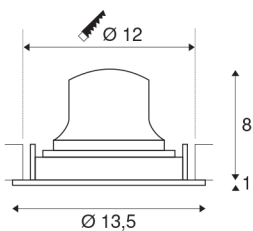

NUMINOS® MOVE DL M

Indoor LED recessed ceiling light black/black 2700K
40° rotating and pivoting

NUMINOS is the optimally coordinated light system from SLV that combines function, design and technology. With a variety of downlights and spotlights, you can experience a thousand lighting design possibilities. Also with the NUMINOS® MOVE DL M recessed ceiling light, which convinces with the best workmanship and lighting quality. In this way, you can create discreet, modern and space-saving lighting that draws the focus to objects or the room. The recessed ceiling light has a power consumption of 17.55 watts, a luminous flux of 1460 lumens, a colour temperature of 2700 Kelvin and a high colour reproduction index of over 90. Installation is then done in no time at all. When do you choose NUMINOS ® from SLV?

TECHNICAL DATA

Item no.:	1003556
Number of different light outlets	1
Secondary power / secondary voltage	500mA
Height	9 cm
Diameter	13.5 cm
Installation diameter	12 cm
Installation depth	10 cm
Net weight	0.39 kg
Gross weight	0.45 kg
IP Code	IP 20
Safety class	III
Impact resistance class	IK02
Impact resistance	0,2 Joule
Assembly	Recessed
Assembly details	Ceiling
Wattage	17.55 W
Lumen	1460 lm
Colour temperature	2700 Kelvin
Beam angle	40 °
Color	black
CRI	90
UGR ≤	22