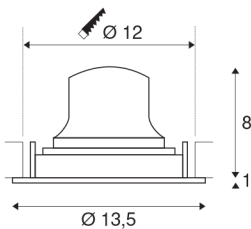

## NUMINOS® MOVE DL M

Indoor LED recessed ceiling light black/white 2700K  
40° rotating and pivoting

The NUMINOS light system from SLV combines technology, design and functionality like no other. This way, you can experience a thousand lighting design possibilities with different downlights and spotlights. Like with the NUMINOS® MOVE DL M recessed ceiling light, which impresses with its high-quality workmanship and light. In this way, you can create discreet, modern and space-saving lighting that draws the focus to objects or the room. The recessed ceiling light can convince with a power consumption of 17.55 watts, luminous flux of 1600 lumens, colour temperature of 2700 Kelvin and a high colour reproduction index of over 90. This means that easy installation is a mere formality. When to choose NUMINOS from SLV – modular diversity awaits you.

## TECHNICAL DATA

Item no.:	1003557
Number of different light outlets	1
Secondary power / secondary voltage	500mA
Height	9 cm
Diameter	13.5 cm
Installation diameter	12 cm
Installation depth	10 cm
Net weight	0.355 kg
Gross weight	0.38 kg
IP Code	IP 20
Safety class	III
Impact resistance class	IK02
Impact resistance	0,2 Joule
Assembly	Recessed
Assembly details	Ceiling
Wattage	17.55 W
Lumen	1600 lm
Colour temperature	2700 Kelvin
Beam angle	40 °
Color	black
CRI	90
UGR ≤	19