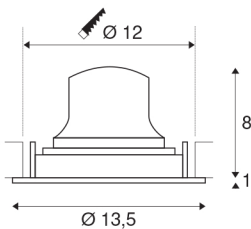

NUMINOS® MOVE DL M

Indoor LED recessed ceiling light black/chrome 2700K
40° rotating and pivoting

The NUMINOS light system from SLV combines technology, design and functionality like no other. This way, you can experience a thousand lighting design possibilities with a variety of downlights and spotlights. This also includes NUMINOS® MOVE DL M, which impresses as a recessed ceiling light with the best workmanship and lighting quality. In this way, you can create unobtrusive, modern and space-saving lighting that draws the focus to objects or the room. The recessed ceiling light has a power consumption of 17.55 watts, a luminous flux of 1550 lumens, a colour temperature of 2700 Kelvin and a good colour reproduction index of over 90. Installation is then done in no time at all. When to choose NUMINOS from SLV – modular diversity awaits you.

TECHNICAL DATA

Item no.:	1003558
Number of different light outlets	1
Secondary power / secondary voltage	500mA
Height	9 cm
Diameter	13.5 cm
Installation diameter	12 cm
Installation depth	10 cm
Net weight	0.39 kg
Gross weight	0.45 kg
IP Code	IP 20
Safety class	III
Impact resistance class	IK02
Impact resistance	0,2 Joule
Assembly	Recessed
Assembly details	Ceiling
Wattage	17.55 W
Lumen	1550 lm
Colour temperature	2700 Kelvin
Beam angle	40 °
Color	black
CRI	90
UGR ≤	19