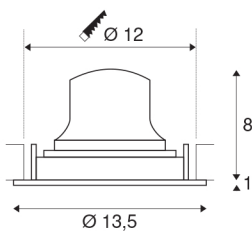

NUMINOS® MOVE DL M

Indoor LED recessed ceiling light black/white 2700K
55° rotating and pivoting

The NUMINOS light system from SLV perfectly combines function, design and technology. With various downlights and spotlights, you can experience a thousand lighting design possibilities. Also with the NUMINOS® MOVE DL M recessed ceiling light, which convinces with the best workmanship and lighting quality. Ideal for discreet, modern and space-saving lighting that draws the focus to objects or the room. The recessed ceiling light has a power consumption of 17.55 watts, a luminous flux of 1600 lumens, a colour temperature of 2700 Kelvin and a high colour reproduction index of over 90. This means that simple installation is a mere formality. When will you choose SLV's modular variety?

TECHNICAL DATA

Item no.:	1003560
Number of different light outlets	1
Secondary power / secondary voltage	500mA
Height	9 cm
Diameter	13.5 cm
Installation diameter	12 cm
Installation depth	10 cm
Net weight	0.355 kg
Gross weight	0.38 kg
IP Code	IP 20
Safety class	III
Impact resistance class	IK02
Impact resistance	0,2 Joule
Assembly	Recessed
Assembly details	Ceiling
Wattage	17.55 W
Lumen	1600 lm
Colour temperature	2700 Kelvin
Beam angle	55 °
Color	black
CRI	90
UGR ≤	22