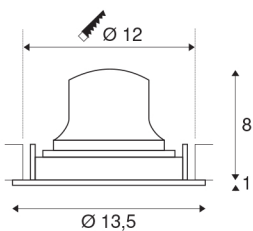

## NUMINOS® MOVE DL M

Indoor LED recessed ceiling light black/chrome 2700K  
55° rotating and pivoting

The NUMINOS light system from SLV combines technology, design and functionality like no other. This way, you can experience a thousand lighting design possibilities with different downlights and spotlights. This also includes NUMINOS® MOVE DL M, which impresses as a recessed ceiling light with the best workmanship and lighting quality. Ideal for discreet, modern and space-saving lighting that directs the accent to objects or the room. The recessed ceiling light has a power consumption of 17.55 watts, a luminous flux of 1550 lumens, a colour temperature of 2700 Kelvin and a high colour reproduction index of over 90. Installation is then done in no time at all. When to choose NUMINOS from SLV – modular diversity awaits you.

## TECHNICAL DATA

Item no.:	1003561
Number of different light outlets	1
Secondary power / secondary voltage	500mA
Height	9 cm
Diameter	13.5 cm
Installation diameter	12 cm
Installation depth	10 cm
Net weight	0.39 kg
Gross weight	0.45 kg
IP Code	IP 20
Safety class	III
Impact resistance class	IK02
Impact resistance	0,2 Joule
Assembly	Recessed
Assembly details	Ceiling
Wattage	17.55 W
Lumen	1550 lm
Colour temperature	2700 Kelvin
Beam angle	55 °
Color	black
CRI	90
UGR ≤	19