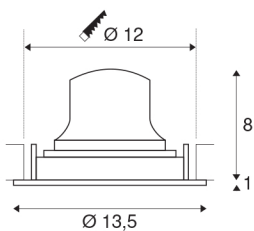

NUMINOS® MOVE DL M

Indoor LED recessed ceiling light white/black 2700K
20° rotating and pivoting

The NUMINOS light system from SLV perfectly combines function, design and technology. With a variety of down-lights and spotlights, you can experience a thousand lighting design possibilities. Also with the NUMINOS® MOVE DL M recessed ceiling light, which convinces with the best workmanship and lighting quality. Ideal for discreet, modern and space-saving lighting that directs the accent to objects or the room. The recessed ceiling light convinces with a power consumption of 17.55 watts, luminous flux of 1460 lumens, colour temperature of 2700 Kelvin and a colour reproduction index of 90. Installation is then done in no time at all. When do you choose NUMINOS ® from SLV?

TECHNICAL DATA

Item no.:	1003565
Number of different light outlets	1
Secondary power / secondary voltage	500mA
Height	9 cm
Diameter	13.5 cm
Installation diameter	12 cm
Installation depth	10 cm
Net weight	0.355 kg
Gross weight	0.38 kg
IP Code	IP 20
Safety class	III
Impact resistance class	IK02
Impact resistance	0,2 Joule
Assembly	Recessed
Assembly details	Ceiling
Wattage	17.55 W
Lumen	1460 lm
Colour temperature	2700 Kelvin
Beam angle	20 °
Color	white
CRI	90
UGR ≤	19