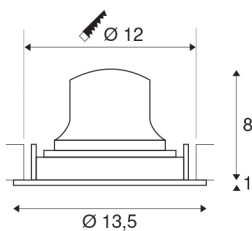

NUMINOS® MOVE DL M

Indoor LED recessed ceiling light white/white 2700K
20° rotating and pivoting

NUMINOS is the perfectly coordinated light system from SLV that combines function, design and technology. With different downlights and spotlights, you provide a thousand lighting design possibilities. This also includes NUMINOS® MOVE DL M, which impresses as a recessed ceiling light with the best workmanship and lighting quality. Ideal for discreet, modern and space-saving lighting that directs the accent to objects or the room. The recessed ceiling light convinces with a power consumption of 17.55 watts, luminous flux of 1600 lumens, colour temperature of 2700 Kelvin and a colour reproduction index of 90. Installation is then done in no time at all. When do you choose NUMINOS® from SLV?

TECHNICAL DATA

Item no.:	1003566
Number of different light outlets	1
Secondary power / secondary voltage	500mA
Height	9 cm
Diameter	13.5 cm
Installation diameter	12 cm
Installation depth	10 cm
Net weight	0.39 kg
Gross weight	0.45 kg
IP Code	IP 20
Safety class	III
Impact resistance class	IK02
Impact resistance	0,2 Joule
Assembly	Recessed
Assembly details	Ceiling
Wattage	17.55 W
Lumen	1600 lm
Colour temperature	2700 Kelvin
Beam angle	20 °
Color	white
CRI	90
UGR ≤	22