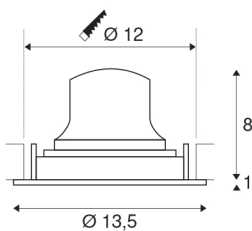

## NUMINOS® MOVE DL M

Indoor LED recessed ceiling light white/chrome 2700K  
20° rotating and pivoting

The NUMINOS light system from SLV combines technology, design and functionality like no other. This way, you can experience a thousand lighting design possibilities with a variety of downlights and spotlights. Also with the NUMINOS® MOVE DL M recessed ceiling light, which convinces with the best workmanship and lighting quality. In this way, you can create discreet, modern and space-saving lighting that draws the focus to objects or the room. The recessed ceiling light convinces with a power consumption of 17.55 watts, luminous flux of 1550 lumens, colour temperature of 2700 Kelvin and a colour reproduction index of 90. This means that easy installation is a mere formality. When to choose NUMINOS from SLV – modular diversity awaits you.

## TECHNICAL DATA

Item no.:	1003567
Number of different light outlets	1
Secondary power / secondary voltage	500mA
Height	9 cm
Diameter	13.5 cm
Installation diameter	12 cm
Installation depth	10 cm
Net weight	0.355 kg
Gross weight	0.38 kg
IP Code	IP 20
Safety class	III
Impact resistance class	IK02
Impact resistance	0,2 Joule
Assembly	Recessed
Assembly details	Ceiling
Wattage	17.55 W
Lumen	1550 lm
Colour temperature	2700 Kelvin
Beam angle	20 °
Color	white
CRI	90
UGR ≤	19