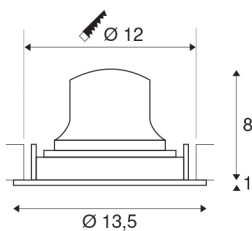

NUMINOS® MOVE DL M

Indoor LED recessed ceiling light white/black 2700K
40° rotating and pivoting

The NUMINOS light system from SLV skilfully combines function, design and technology. This way, you can experience a thousand lighting design possibilities with different downlights and spotlights. This also includes NUMINOS® MOVE DL M, which impresses as a recessed ceiling light with the best workmanship and lighting quality. Ideal for harmonious, modern and space-saving lighting that directs the accent to objects or the room. The recessed ceiling light convinces with a power consumption of 17.55 watts, luminous flux of 1460 lumens, colour temperature of 2700 Kelvin and a colour reproduction index of 90. Installation is then done in no time at all. When to choose NUMINOS from SLV – modular diversity awaits you.

TECHNICAL DATA

Item no.:	1003568
Number of different light outlets	1
Secondary power / secondary voltage	500mA
Height	9 cm
Diameter	13.5 cm
Installation diameter	12 cm
Installation depth	10 cm
Net weight	0.355 kg
Gross weight	0.38 kg
IP Code	IP 20
Safety class	III
Impact resistance class	IK02
Impact resistance	0,2 Joule
Assembly	Recessed
Assembly details	Ceiling
Wattage	17.55 W
Lumen	1460 lm
Colour temperature	2700 Kelvin
Beam angle	40 °
Color	white
CRI	90
UGR ≤	22