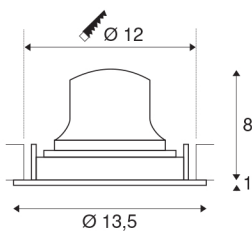

## NUMINOS® MOVE DL M

Indoor LED recessed ceiling light white/white 2700K  
40° rotating and pivoting

The NUMINOS light system from SLV combines technology, design and functionality like no other. With a variety of downlights and spotlights, you can experience a thousand lighting design possibilities. Also with the NUMINOS® MOVE DL M recessed ceiling light, which convinces with the best workmanship and lighting quality. Ideal for harmonious, modern and space-saving lighting that directs the accent to objects or the room. The recessed ceiling light convinces with a power consumption of 17.55 watts, luminous flux of 1600 lumens, colour temperature of 2700 Kelvin and a colour reproduction index of 90. Installation is then done in no time at all. When do you choose NUMINOS® from SLV?

## TECHNICAL DATA

Item no.:	1003569
Number of different light outlets	1
Secondary power / secondary voltage	500mA
Height	9 cm
Diameter	13.5 cm
Installation diameter	12 cm
Installation depth	10 cm
Net weight	0.39 kg
Gross weight	0.45 kg
IP Code	IP 20
Safety class	III
Impact resistance class	IK02
Impact resistance	0,2 Joule
Assembly	Recessed
Assembly details	Ceiling
Wattage	17.55 W
Lumen	1600 lm
Colour temperature	2700 Kelvin
Beam angle	40 °
Color	white
CRI	90
UGR ≤	22