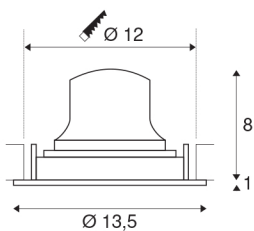

## NUMINOS® MOVE DL M

Indoor LED recessed ceiling light white/chrome 2700K  
40° rotating and pivoting

The NUMINOS light system from SLV perfectly combines function, design and technology. With various downlights and spotlights, you can experience a thousand lighting design possibilities. Like with the NUMINOS® MOVE DL M recessed ceiling light, which impresses with its high-quality workmanship and light. Ideal for unobtrusive, modern and space-saving lighting that draws the focus to objects or the room. The recessed ceiling light has a power consumption of 17.55 watts, a luminous flux of 1550 lumens, a colour temperature of 2700 Kelvin and a good colour reproduction index of over 90. Installation is then done in no time at all. When to choose NUMINOS from SLV – modular diversity awaits you.

## TECHNICAL DATA

Item no.:	1003570
Number of different light outlets	1
Secondary power / secondary voltage	500mA
Height	9 cm
Diameter	13.5 cm
Installation diameter	12 cm
Installation depth	10 cm
Net weight	0.39 kg
Gross weight	0.45 kg
IP Code	IP 20
Safety class	III
Impact resistance class	IK02
Impact resistance	0,2 Joule
Assembly	Recessed
Assembly details	Ceiling
Wattage	17.55 W
Lumen	1550 lm
Colour temperature	2700 Kelvin
Beam angle	40 °
Color	white
CRI	90
UGR ≤	19