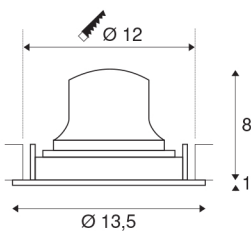

NUMINOS® MOVE DL M

Indoor LED recessed ceiling light white/white 2700K
55° rotating and pivoting

The NUMINOS light system from SLV combines technology, design and functionality like no other. This way, you can experience a thousand lighting design possibilities with a variety of downlights and spotlights. Like with the NUMINOS® MOVE DL M recessed ceiling light, which impresses with its high-quality workmanship and light. Ideal for discreet, modern and space-saving lighting that draws the focus to objects or the room. The recessed ceiling light convinces with a power consumption of 17.55 watts, luminous flux of 1600 lumens, colour temperature of 2700 Kelvin and a colour reproduction index of 90. This means that easy installation is a mere formality. When to choose NUMINOS from SLV – modular diversity awaits you.

TECHNICAL DATA

Item no.:	1003572
Number of different light outlets	1
Secondary power / secondary voltage	500mA
Height	9 cm
Diameter	13.5 cm
Installation diameter	12 cm
Installation depth	10 cm
Net weight	0.24 kg
Gross weight	0.28 kg
IP Code	IP 20
Safety class	III
Impact resistance class	IK02
Impact resistance	0,2 Joule
Assembly	Recessed
Assembly details	Ceiling
Wattage	17.55 W
Lumen	1600 lm
Colour temperature	2700 Kelvin
Beam angle	55 °
Color	white
CRI	90
UGR ≤	22