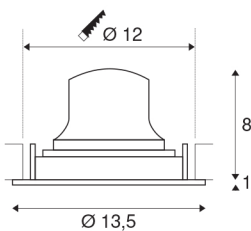

NUMINOS® MOVE DL M

Indoor LED recessed ceiling light white/chrome 2700K
55° rotating and pivoting

Design, technology and function in perfection: NUMINOS is the light system from SLV that combines everything. With various downlights and spotlights, you can experience a thousand lighting design possibilities. This also includes NUMINOS® MOVE DL M, which impresses as a recessed ceiling light with the best workmanship and lighting quality. Ideal for unobtrusive, modern and space-saving lighting that draws the focus to objects or the room. The recessed ceiling light can convince with a power consumption of 17.55 watts, luminous flux of 1550 lumens, colour temperature of 2700 Kelvin and a high colour reproduction index of over 90. Installation is then done in no time at all. When to choose NUMINOS from SLV – modular diversity awaits you.

TECHNICAL DATA

Item no.:	1003573
Number of different light outlets	1
Secondary power / secondary voltage	500mA
Height	9 cm
Diameter	13.5 cm
Installation diameter	12 cm
Installation depth	10 cm
Net weight	0.24 kg
Gross weight	0.28 kg
IP Code	IP 20
Safety class	III
Impact resistance class	IK02
Impact resistance	0,2 Joule
Assembly	Recessed
Assembly details	Ceiling
Wattage	17.55 W
Lumen	1550 lm
Colour temperature	2700 Kelvin
Beam angle	55 °
Color	white
CRI	90
UGR ≤	19