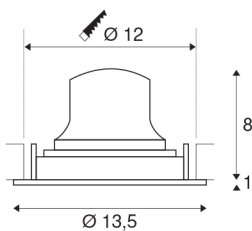

NUMINOS® MOVE DL M

Indoor LED recessed ceiling light black/black 3000K
20° rotating and pivoting

NUMINOS is the best possible coordinated light system from SLV that combines function, design and technology. With various downlights and spotlights, you can experience a thousand lighting design possibilities. Also with the NUMINOS® MOVE DL M recessed ceiling light, which convinces with the best workmanship and lighting quality. In this way, you can create unobtrusive, modern and space-saving lighting that draws the focus to objects or the room. The recessed ceiling light can convince with a power consumption of 17.55 watts, luminous flux of 1500 lumens, colour temperature of 3000 Kelvin and a high colour reproduction index of over 90. Installation is then done in no time at all. When will you choose SLV's modular variety?

TECHNICAL DATA

Item no.:	1003577
Number of different light outlets	1
Secondary power / secondary voltage	500mA
Height	9 cm
Diameter	13.5 cm
Installation diameter	12 cm
Installation depth	10 cm
Net weight	0.39 kg
Gross weight	0.45 kg
IP Code	IP 20
Safety class	III
Impact resistance class	IK02
Impact resistance	0,2 Joule
Assembly	Recessed
Assembly details	Ceiling
Wattage	17.55 W
Lumen	1500 lm
Colour temperature	3000 Kelvin
Beam angle	20 °
Color	black
CRI	90
UGR ≤	19