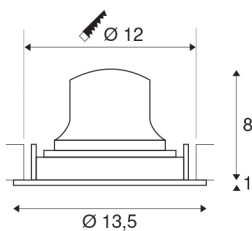

NUMINOS® MOVE DL M

Indoor LED recessed ceiling light black/white 3000K
20° rotating and pivoting

The NUMINOS light system from SLV perfectly combines function, design and technology. With a variety of downlights and spotlights, you provide a thousand lighting design options. Also with the NUMINOS® MOVE DL M recessed ceiling light, which convinces with the best workmanship and lighting quality. In this way, you can create discreet, modern and space-saving lighting that draws the focus to objects or the room. The recessed ceiling light convinces with a power consumption of 17.55 watts, luminous flux of 1600 lumens, colour temperature of 3000 Kelvin and a colour reproduction index of 90. Installation is then done in no time at all. When will you choose SLV's modular variety?

TECHNICAL DATA

| | |
|-------------------------------------|-------------|
| Item no.: | 1003578 |
| Number of different light outlets | 1 |
| Secondary power / secondary voltage | 500mA |
| Height | 9 cm |
| Diameter | 13.5 cm |
| Installation diameter | 12 cm |
| Installation depth | 10 cm |
| Net weight | 0.389 kg |
| Gross weight | 0.47 kg |
| IP Code | IP 20 |
| Safety class | III |
| Impact resistance class | IK02 |
| Impact resistance | 0,2 Joule |
| Assembly | Recessed |
| Assembly details | Ceiling |
| Wattage | 17.55 W |
| Lumen | 1600 lm |
| Colour temperature | 3000 Kelvin |
| Beam angle | 20 ° |
| Color | black |
| CRI | 90 |
| UGR ≤ | 22 |