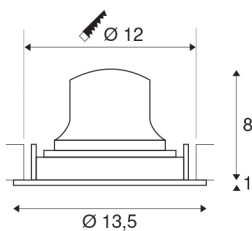

NUMINOS® MOVE DL M

Indoor LED recessed ceiling light black/chrome 3000K
20° rotating and pivoting

The NUMINOS light system from SLV combines technology, design and functionality like no other. This way, you can experience a thousand lighting design possibilities with different downlights and spotlights. Like with the NUMINOS® MOVE DL M recessed ceiling light, which impresses with its high-quality workmanship and light. Ideal for unobtrusive, modern and space-saving lighting that draws the focus to objects or the room. The recessed ceiling light can convince with a power consumption of 17.55 watts, luminous flux of 1550 lumens, colour temperature of 3000 Kelvin and a high colour reproduction index of over 90. Installation is then done in no time at all. When do you choose NUMINOS ® from SLV?

TECHNICAL DATA

Item no.:	1003579
Number of different light outlets	1
Secondary power / secondary voltage	500mA
Height	9 cm
Diameter	13.5 cm
Installation diameter	12 cm
Installation depth	10 cm
Net weight	0.39 kg
Gross weight	0.45 kg
IP Code	IP 20
Safety class	III
Impact resistance class	IK02
Impact resistance	0,2 Joule
Assembly	Recessed
Assembly details	Ceiling
Wattage	17.55 W
Lumen	1550 lm
Colour temperature	3000 Kelvin
Beam angle	20 °
Color	black
CRI	90
UGR ≤	19