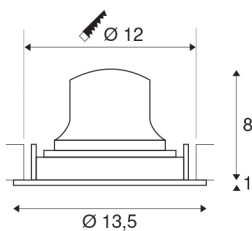

## NUMINOS® MOVE DL M

Indoor LED recessed ceiling light black/black 3000K  
40° rotating and pivoting

The NUMINOS light system from SLV skilfully combines function, design and technology. This way, you can experience a thousand lighting design possibilities with different downlights and spotlights. This also includes NUMINOS® MOVE DL M, which impresses as a recessed ceiling light with the best workmanship and lighting quality. Ideal for discreet, modern and space-saving lighting that directs the accent to objects or the room. The recessed ceiling light can convince with a power consumption of 17.55 watts, luminous flux of 1500 lumens, colour temperature of 3000 Kelvin and a high colour reproduction index of over 90. Installation is then done in no time at all. When will you choose SLV's modular variety?

## TECHNICAL DATA

Item no.:	1003580
Number of different light outlets	1
Secondary power / secondary voltage	500mA
Height	9 cm
Diameter	13.5 cm
Installation diameter	12 cm
Installation depth	10 cm
Net weight	0.39 kg
Gross weight	0.45 kg
IP Code	IP 20
Safety class	III
Impact resistance class	IK02
Impact resistance	0,2 Joule
Assembly	Recessed
Assembly details	Ceiling
Wattage	17.55 W
Lumen	1500 lm
Colour temperature	3000 Kelvin
Beam angle	40 °
Color	black
CRI	90
UGR ≤	22