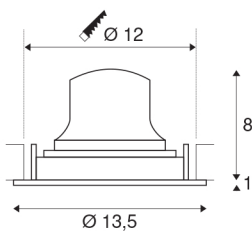

NUMINOS® MOVE DL M

Indoor LED recessed ceiling light black/white 3000K
40° rotating and pivoting

The NUMINOS light system from SLV combines technology, design and functionality like no other. With different downlights and spotlights, you provide a thousand lighting design possibilities. Also with the NUMINOS® MOVE DL M recessed ceiling light, which convinces with the best workmanship and lighting quality. Ideal for discreet, modern and space-saving lighting that draws the focus to objects or the room. The recessed ceiling light convinces with a power consumption of 17.55 watts, luminous flux of 1600 lumens, colour temperature of 3000 Kelvin and a colour reproduction index of 90. Installation is then done in no time at all. When do you choose NUMINOS ® from SLV?

TECHNICAL DATA

Item no.:	1003581
Number of different light outlets	1
Secondary power / secondary voltage	500mA
Height	9 cm
Diameter	13.5 cm
Installation diameter	12 cm
Installation depth	10 cm
Net weight	0.39 kg
Gross weight	0.45 kg
IP Code	IP 20
Safety class	III
Impact resistance class	IK02
Impact resistance	0,2 Joule
Assembly	Recessed
Assembly details	Ceiling
Wattage	17.55 W
Lumen	1600 lm
Colour temperature	3000 Kelvin
Beam angle	40 °
Color	black
CRI	90
UGR ≤	22