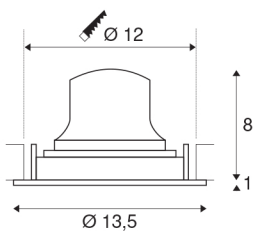

NUMINOS® MOVE DL M

Indoor LED recessed ceiling light black/chrome 3000K
40° rotating and pivoting

Design, technology and function in perfection: NUMINOS is the light system from SLV that combines everything. With a variety of downlights and spotlights, you provide a thousand lighting design options. Like with the NUMINOS® MOVE DL M recessed ceiling light, which impresses with its high-quality workmanship and light. In this way, you can create discreet, modern and space-saving lighting that draws the focus to objects or the room. The recessed ceiling light convinces with a power consumption of 17.55 watts, luminous flux of 1550 lumens, colour temperature of 3000 Kelvin and a colour reproduction index of 90. Installation is then done in no time at all. When to choose NUMINOS from SLV – modular diversity awaits you.

TECHNICAL DATA

Item no.:	1003582
Number of different light outlets	1
Secondary power / secondary voltage	500mA
Height	9 cm
Diameter	13.5 cm
Installation diameter	12 cm
Installation depth	10 cm
Net weight	0.39 kg
Gross weight	0.45 kg
IP Code	IP 20
Safety class	III
Impact resistance class	IK02
Impact resistance	0,2 Joule
Assembly	Recessed
Assembly details	Ceiling
Wattage	17.55 W
Lumen	1550 lm
Colour temperature	3000 Kelvin
Beam angle	40 °
Color	black
CRI	90
UGR ≤	19