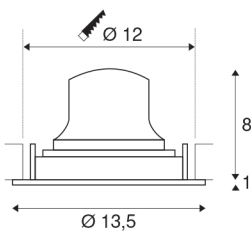

## NUMINOS® MOVE DL M

Indoor LED recessed ceiling light black/black 3000K  
55° rotating and pivoting

Design, technology and function in perfection: NUMINOS is the light system from SLV that combines everything. With different downlights and spotlights, you provide a thousand lighting design possibilities. This also includes NUMINOS® MOVE DL M, which impresses as a recessed ceiling light with the best workmanship and lighting quality. In this way, you can create unobtrusive, modern and space-saving lighting that draws the focus to objects or the room. The recessed ceiling light convinces with a power consumption of 17.55 watts, luminous flux of 1500 lumens, colour temperature of 3000 Kelvin and a colour reproduction index of 90. Installation is then done in no time at all. When to choose NUMINOS from SLV – modular diversity awaits you.

## TECHNICAL DATA

Item no.:	1003583
Number of different light outlets	1
Secondary power / secondary voltage	500mA
Height	9 cm
Diameter	13.5 cm
Installation diameter	12 cm
Installation depth	10 cm
Net weight	0.39 kg
Gross weight	0.45 kg
IP Code	IP 20
Safety class	III
Impact resistance class	IK02
Impact resistance	0,2 Joule
Assembly	Recessed
Assembly details	Ceiling
Wattage	17.55 W
Lumen	1500 lm
Colour temperature	3000 Kelvin
Beam angle	55 °
Color	black
CRI	90
UGR ≤	22