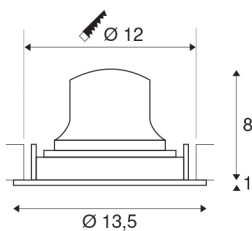

NUMINOS® MOVE DL M

Indoor LED recessed ceiling light black/white 3000K
55° rotating and pivoting

The NUMINOS light system from SLV perfectly combines function, design and technology. This way, you can experience a thousand lighting design possibilities with a variety of downlights and spotlights. Like with the NUMINOS® MOVE DL M recessed ceiling light, which impresses with its high-quality workmanship and light. Ideal for discreet, modern and space-saving lighting that directs the accent to objects or the room. The recessed ceiling light has a power consumption of 17.55 watts, a luminous flux of 1600 lumens, a colour temperature of 3000 Kelvin and a good colour reproduction index of over 90. Installation is then done in no time at all. When to choose NUMINOS from SLV – modular diversity awaits you.

TECHNICAL DATA

Item no.:	1003584
Number of different light outlets	1
Secondary power / secondary voltage	500mA
Height	9 cm
Diameter	13.5 cm
Installation diameter	12 cm
Installation depth	10 cm
Net weight	0.387 kg
Gross weight	0.459 kg
IP Code	IP 20
Safety class	III
Impact resistance class	IK02
Impact resistance	0,2 Joule
Assembly	Recessed
Assembly details	Ceiling
Wattage	17.55 W
Lumen	1600 lm
Colour temperature	3000 Kelvin
Beam angle	55 °
Color	black
CRI	90
UGR ≤	22