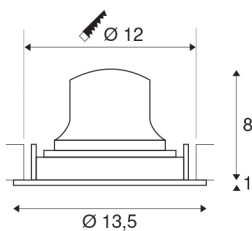

NUMINOS® MOVE DL M

Indoor LED recessed ceiling light black/chrome 3000K
55° rotating and pivoting

The NUMINOS light system from SLV combines technology, design and functionality like no other. With various downlights and spotlights, you provide a thousand lighting design options. Also with the NUMINOS® MOVE DL M recessed ceiling light, which convinces with the best workmanship and lighting quality. Ideal for discreet, modern and space-saving lighting that directs the accent to objects or the room. The recessed ceiling light has a power consumption of 17.55 watts, a luminous flux of 1550 lumens, a colour temperature of 3000 Kelvin and a high colour reproduction index of over 90. Installation is then done in no time at all. When will you choose SLV's modular variety?

TECHNICAL DATA

Item no.:	1003585
Number of different light outlets	1
Secondary power / secondary voltage	500mA
Height	9 cm
Diameter	13.5 cm
Installation diameter	12 cm
Installation depth	10 cm
Net weight	0.39 kg
Gross weight	0.45 kg
IP Code	IP 20
Safety class	III
Impact resistance class	IK02
Impact resistance	0,2 Joule
Assembly	Recessed
Assembly details	Ceiling
Wattage	17.55 W
Lumen	1550 lm
Colour temperature	3000 Kelvin
Beam angle	55 °
Color	black
CRI	90
UGR ≤	19