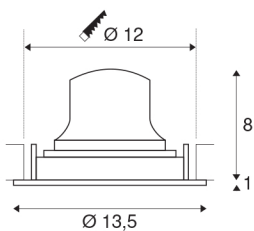

NUMINOS® MOVE DL M

Indoor LED recessed ceiling light white/black 3000K
20° rotating and pivoting

The NUMINOS light system from SLV combines technology, design and functionality like no other. With various downlights and spotlights, you provide a thousand lighting design options. Like with the NUMINOS® MOVE DL M recessed ceiling light, which impresses with its high-quality workmanship and light. Ideal for discreet, modern and space-saving lighting that draws the focus to objects or the room. The recessed ceiling light can convince with a power consumption of 17.55 watts, luminous flux of 1500 lumens, colour temperature of 3000 Kelvin and a high colour reproduction index of over 90. This means that easy installation is a mere formality. When to choose NUMINOS from SLV – modular diversity awaits you.

TECHNICAL DATA

Item no.:	1003589
Number of different light outlets	1
Secondary power / secondary voltage	500mA
Height	9 cm
Diameter	13.5 cm
Installation diameter	12 cm
Installation depth	10 cm
Net weight	0.391 kg
Gross weight	0.449 kg
IP Code	IP 20
Safety class	III
Impact resistance class	IK02
Impact resistance	0,2 Joule
Assembly	Recessed
Assembly details	Ceiling
Wattage	17.55 W
Lumen	1500 lm
Colour temperature	3000 Kelvin
Beam angle	20 °
Color	white
CRI	90
UGR ≤	19